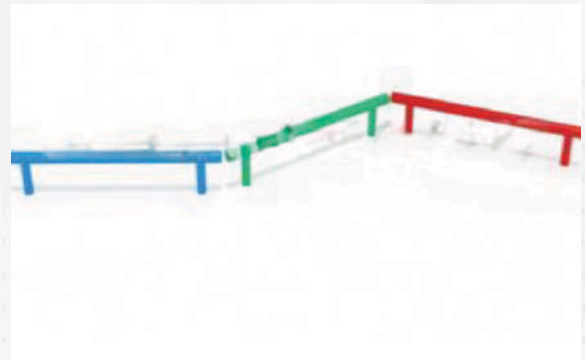

**TT 5082  
LOOP LADDER CLIMBER**

**TT 5083  
ROMAN RINGS CLIMBER**

**TT 5084  
WHEEL CLIMBER**

**TT 5085  
STEEL NET CLIMBER**

**TT 5086  
CHAIN CLIMBER**

**TT 5087  
PARREL BAR/DIPS BAR**

**TT 5088  
3 STEPS BARS**

**TT 5089  
ROLLER TUBE**

**TT 5090  
FIREMAN POLE**

**TT 5091  
WAVE BALANCE BEAM**

**TT 5092  
SPRING BALANCE BEAM**

**TT 5094  
JUNIOR PLAY UNIT 2 SEATED SWING**

**TT 5093  
BALANCE BEAM**

**TT 5095  
COMBINATION SET**