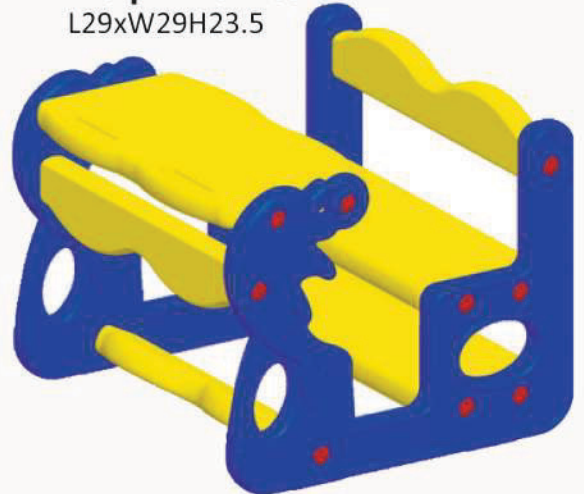

TT 507
Children Bed
L138xW58xH28 cm

TT 411
Double Seater
Dolphine Desk
L29xW29H23.5