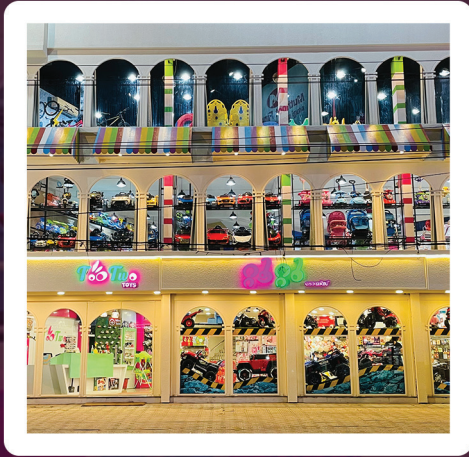

Our Branches

kozhikode

KOZHIKODE

Kannur Road, Vandipetta, Nadakkav, Kozhikode- 673011 - **89215 85681**

KANNUR

TooTwo Toys Junction, Opposite Speciality Hospital, Thana kannur, Kerala
670012 - **79074 35383**

KOTAKKAL

Thrissur Road, Parambilangadi, Kotakkal, Kerala 676501 - **80754 53582**