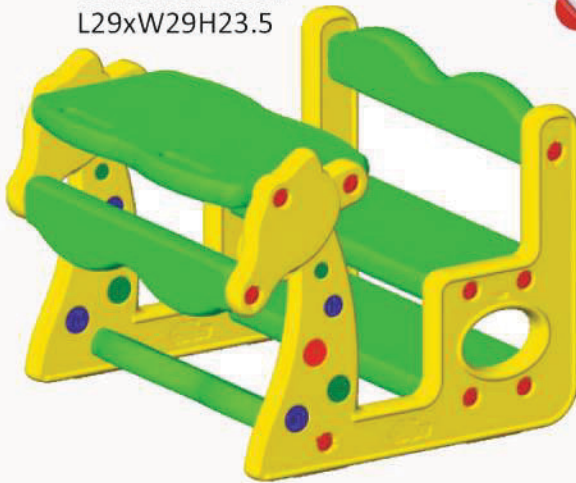

TT 136
Plastic Bench
L80xW48xH60 cm