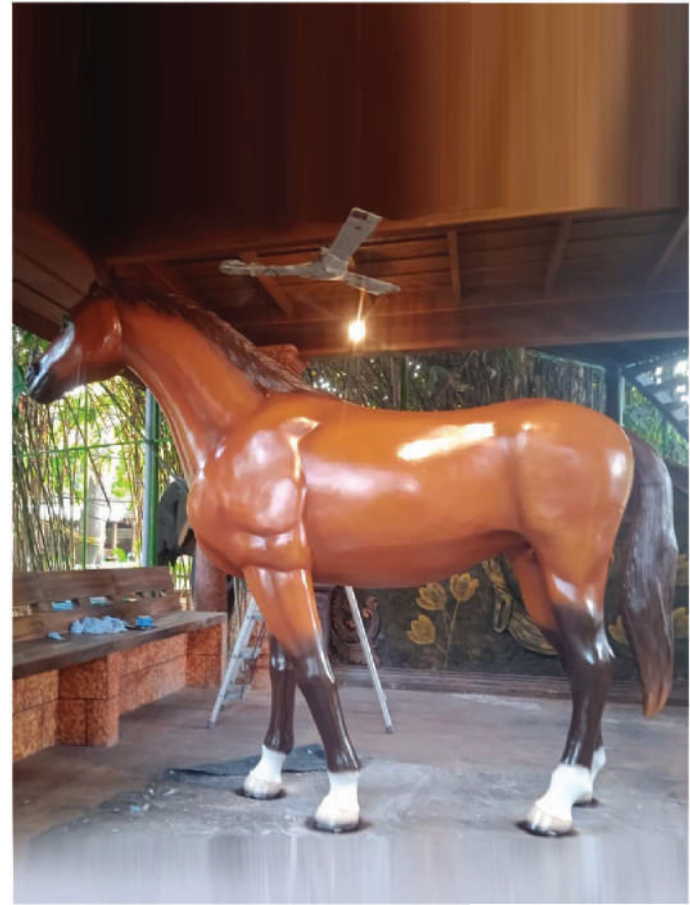

WHITE HORSE (F)
Sizes in cms - 120X40X120

CONCH SHELL (F)
Sizes in cms - 120X70X80

CAMEL (F)
Sizes in cms - 150X60X120

GIRAFFE (F)
Sizes in cms - 210X70X510 / 180X60X300

CHAMELEON (F)
Sizes in cms - 210X40X60

HORSE (F)
Sizes in cms - 240X70X210

BUTTERFLY (F)
Sizes in cms - 70X60X60

NILGIRI TAHR (F)
Sizes in cms - 120X40X80

ZEBRA (F)
Sizes in cms - 230X50X150

COW (F)
Sizes in cms - 180X70X135

TIGER (F)
Sizes in cms - 130X50X90