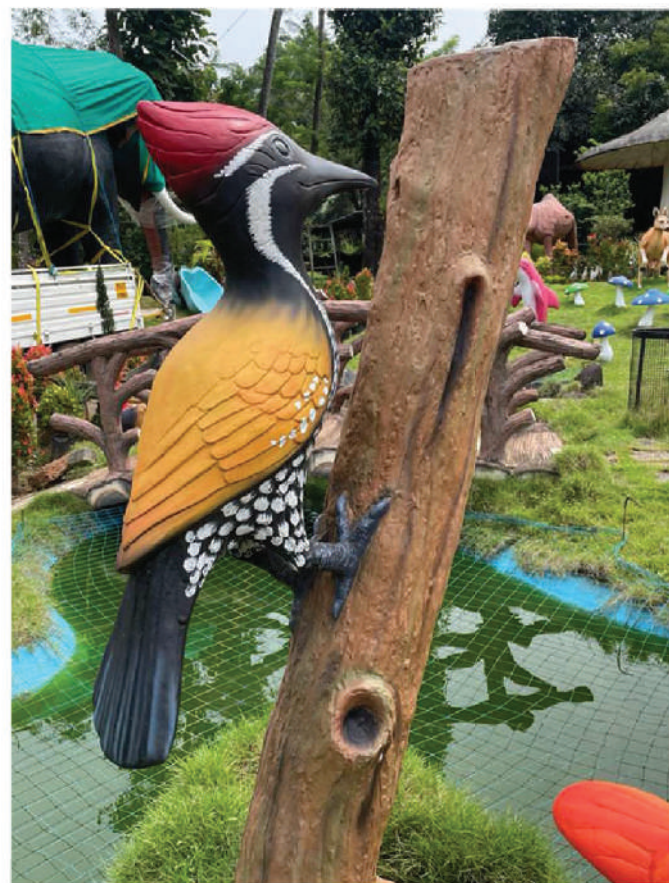

SQUIRRAL (C)
Sizes in cms - 70X35X80

LAMB (C)
Sizes in cms - 70X20X40

PEACOCK (C)
Sizes in cms - 120X25X60

CRANE (C)
Sizes in cms - 60X10X70

FISHERMAN (C)
Sizes in cms - 60X50X90

LION (C)
Sizes in cms - 90X40X75