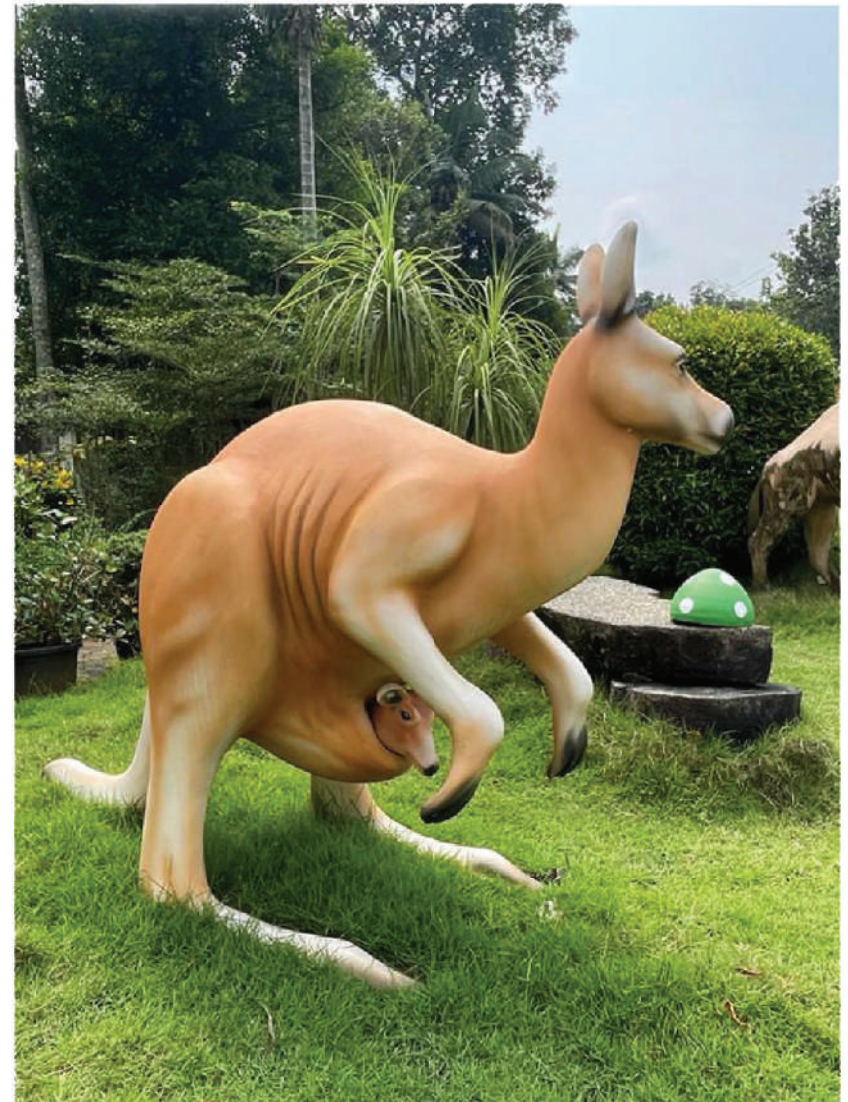

WOODPECKER WITH LOG (C)
Sizes in cms - 70X30X150

HEN (C)

Sizes in cms - 45X20X40

PIGEON (C)

Sizes in cms - 35X20X20

FROG (C)

Sizes in cms - 40X25X15

MUSHROOM (C)

Sizes in cms - 30X45X50

BLACK PANTHER
Size in CM -150x40x70

RABBIT
Size in CM -15x25x10

MUSHROOM
Size in CM -50x50x70

Dove (C)

Sizes in cms - 35X10X30

KANGAROO (F)

Sizes in cms - 110X60X90